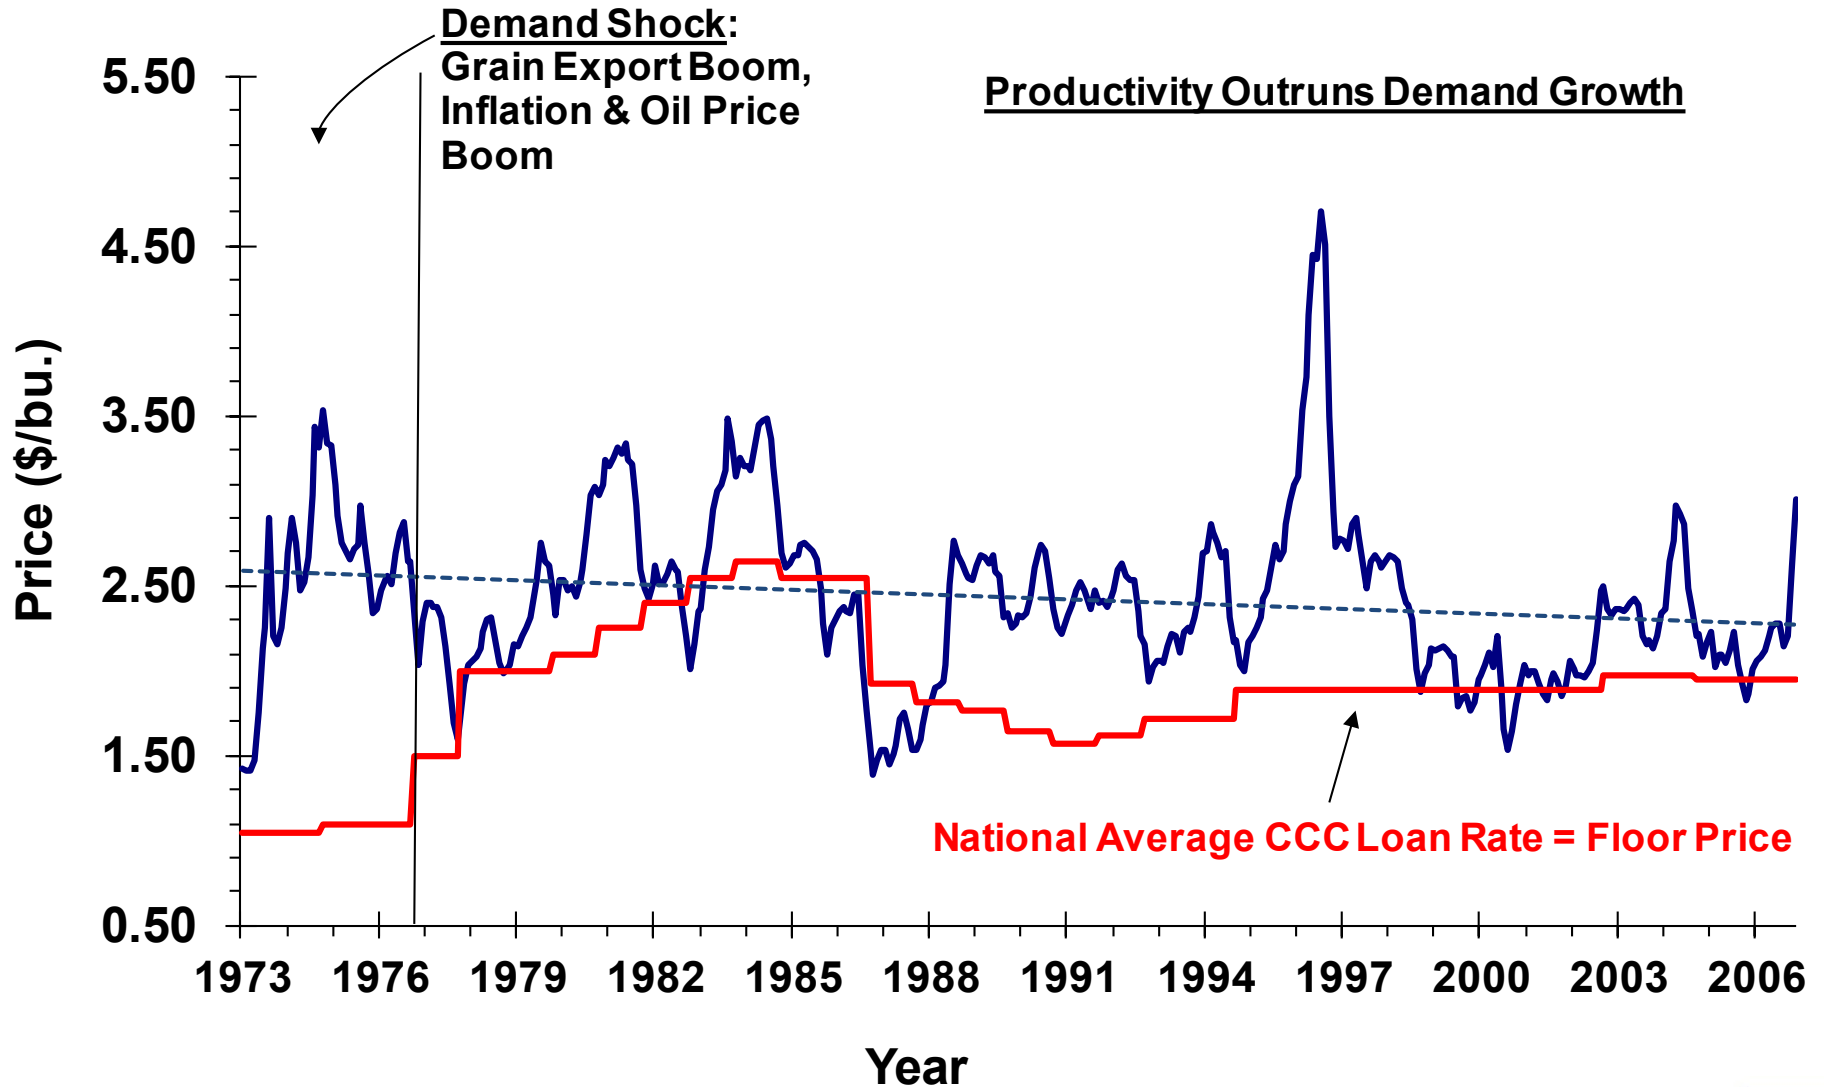

Era #2: Monthly Farm Price of Corn in Illinois, January 1973 - November 2006

Source: NASS/USDA