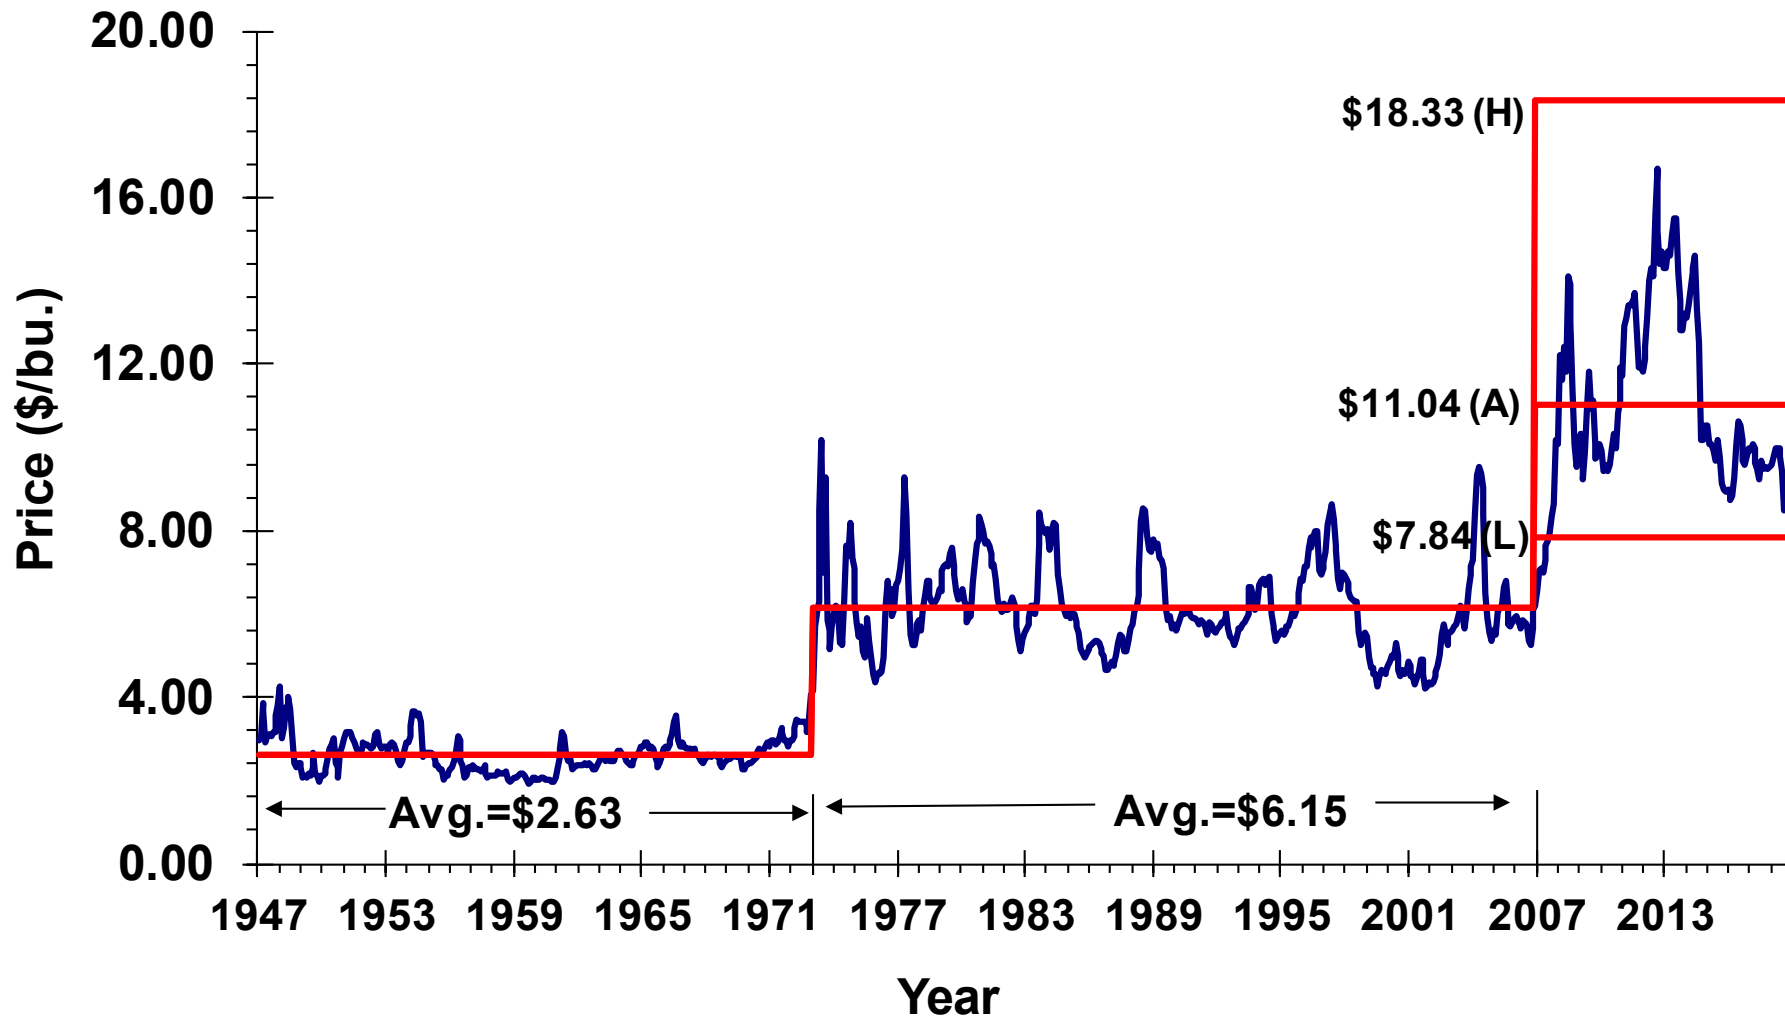

Monthly Farm Price of Soybeans in Illinois, January 1947 - September 2018 and Projected Future Range

Source: NASS/USDA

*H: High, A: Average, L: Low