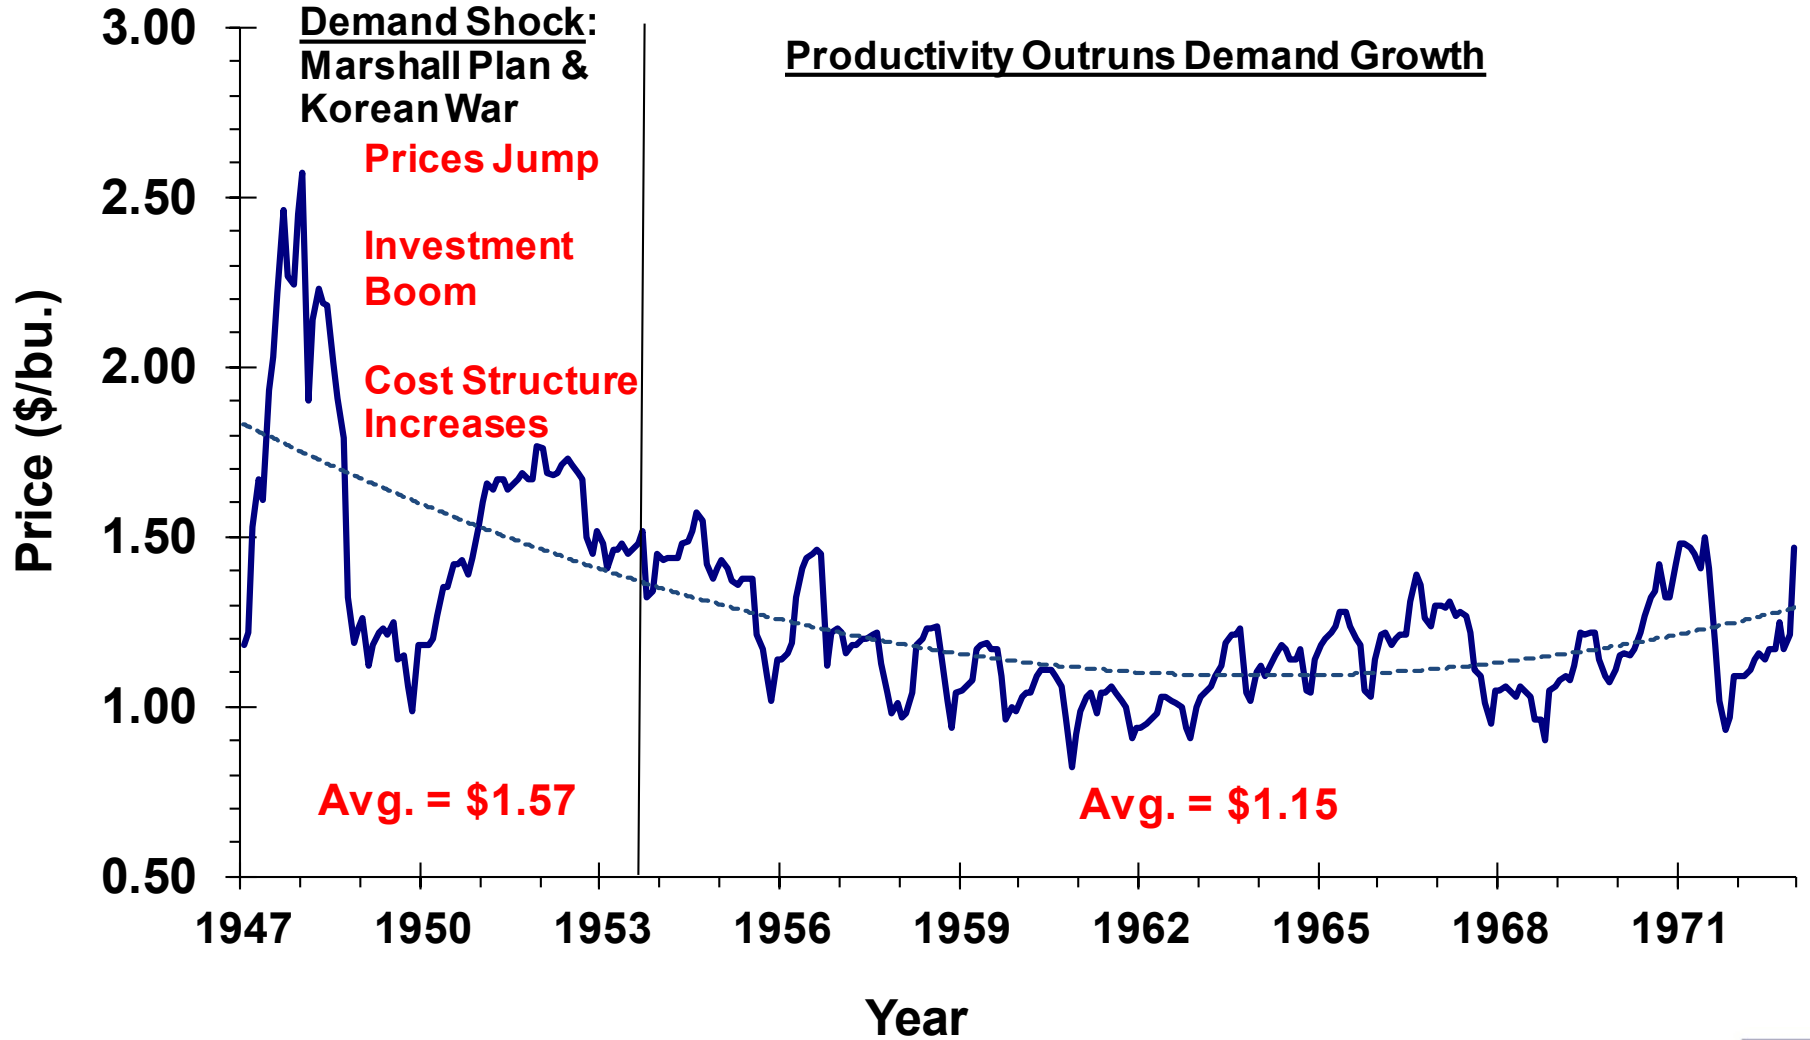

Era #1: Monthly Farm Price of Corn in Illinois, January 1947 - December 1972

Source: NASS/USDA