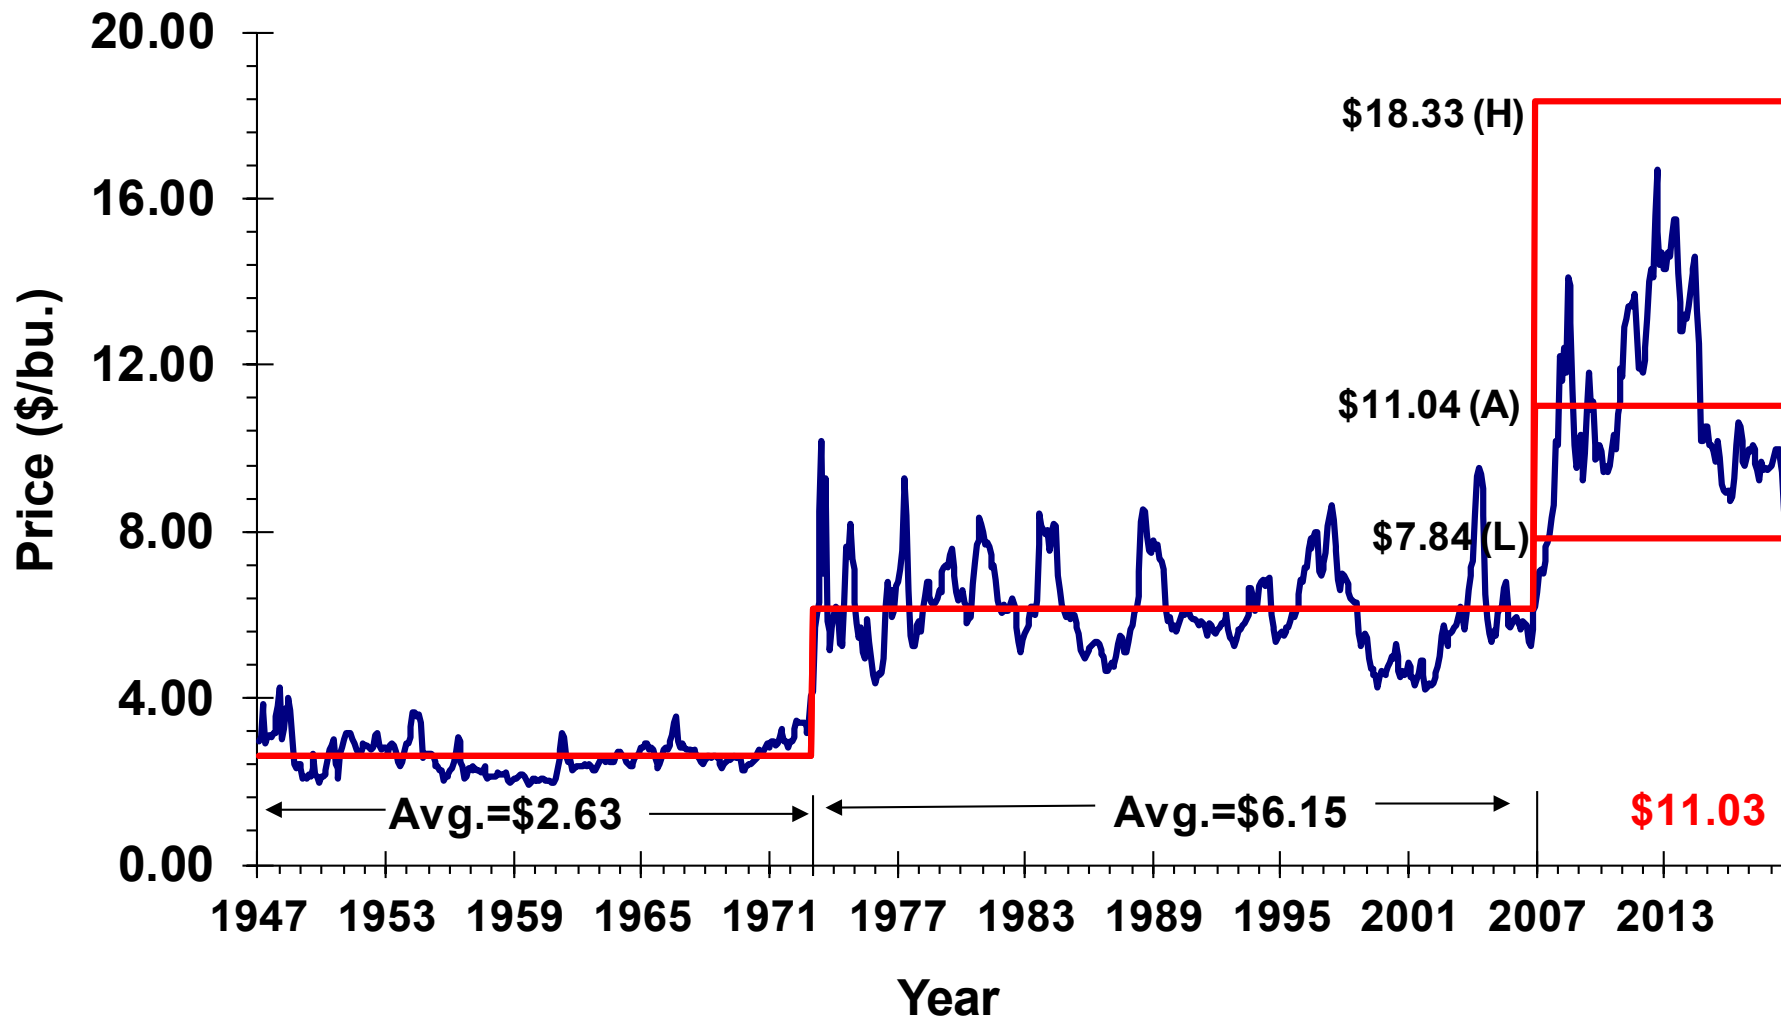

Source: NASS/USDA

*H: High, A: Average, L: Low

Monthly Farm Price of Corn in Illinois, January 1947 - September 2018 and Projected Future Range

Source: NASS/USDA

Monthly Farm Price of Soybeans in Illinois, January 1947 - September 2018 and Projected Future Range