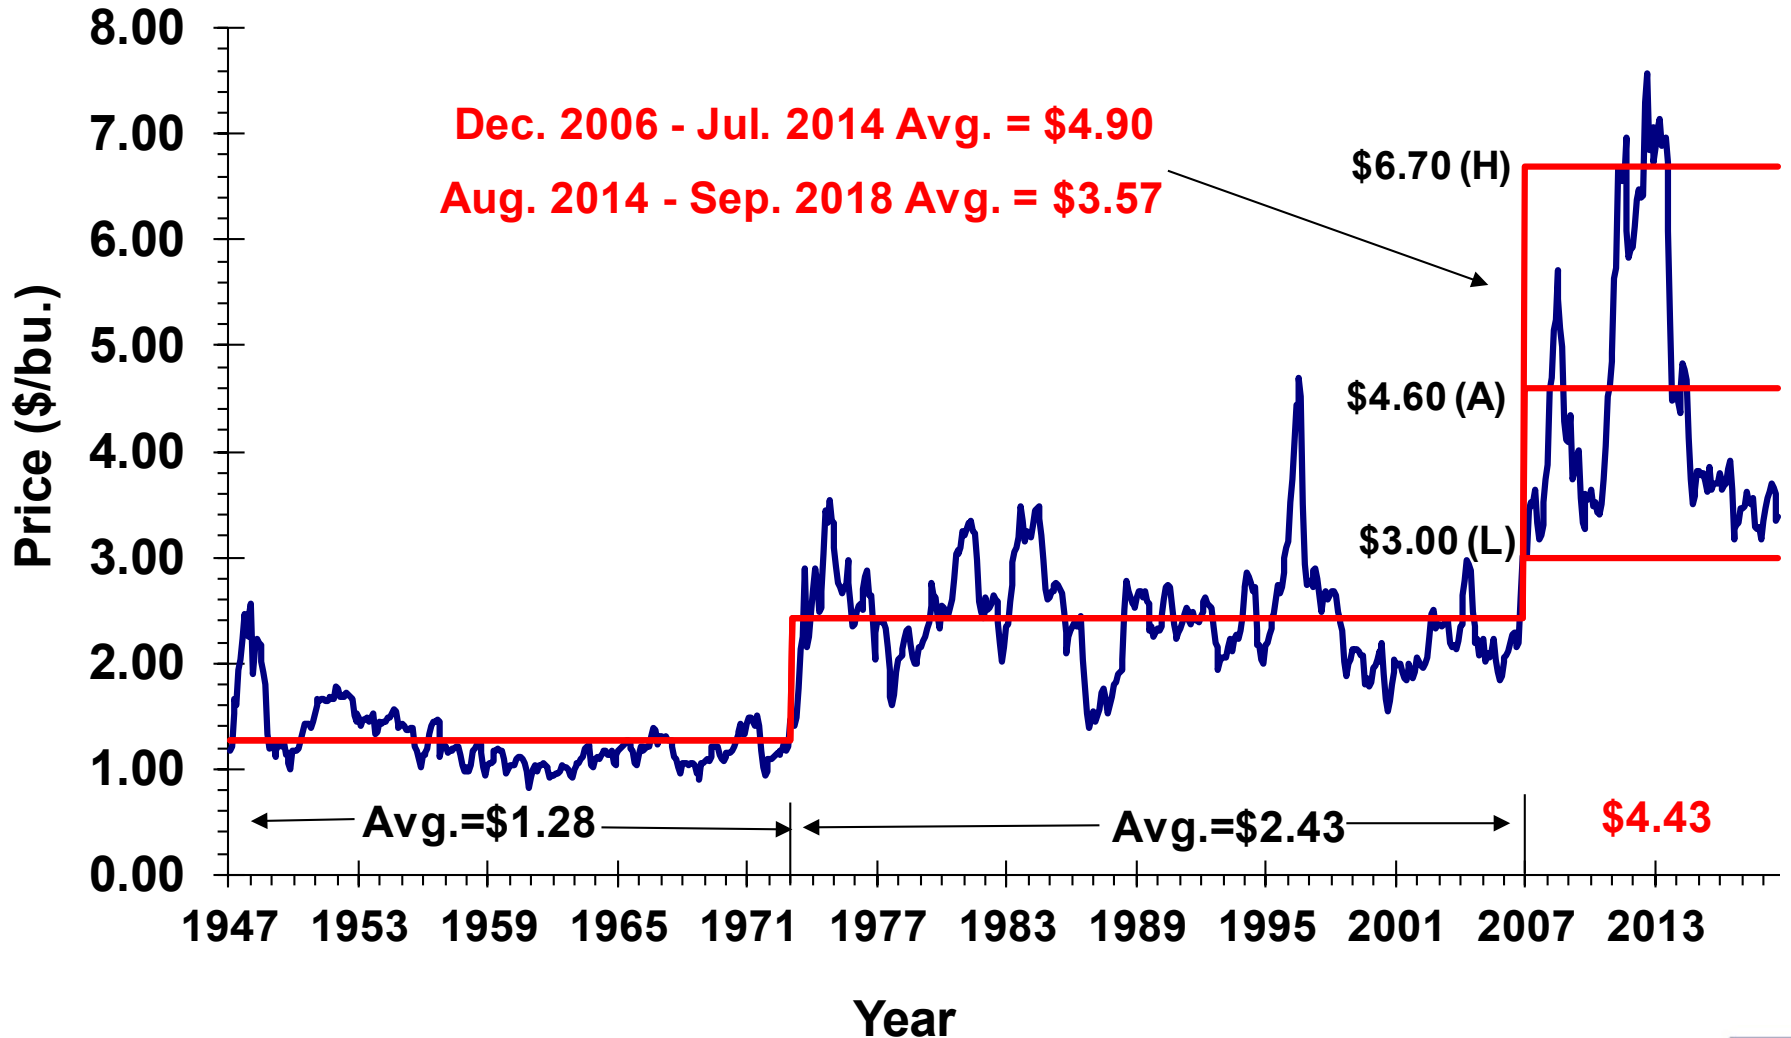

Monthly Farm Price of Corn in Illinois, January 1947 - September 2018 and Projected Future Range

Source: NASS/USDA