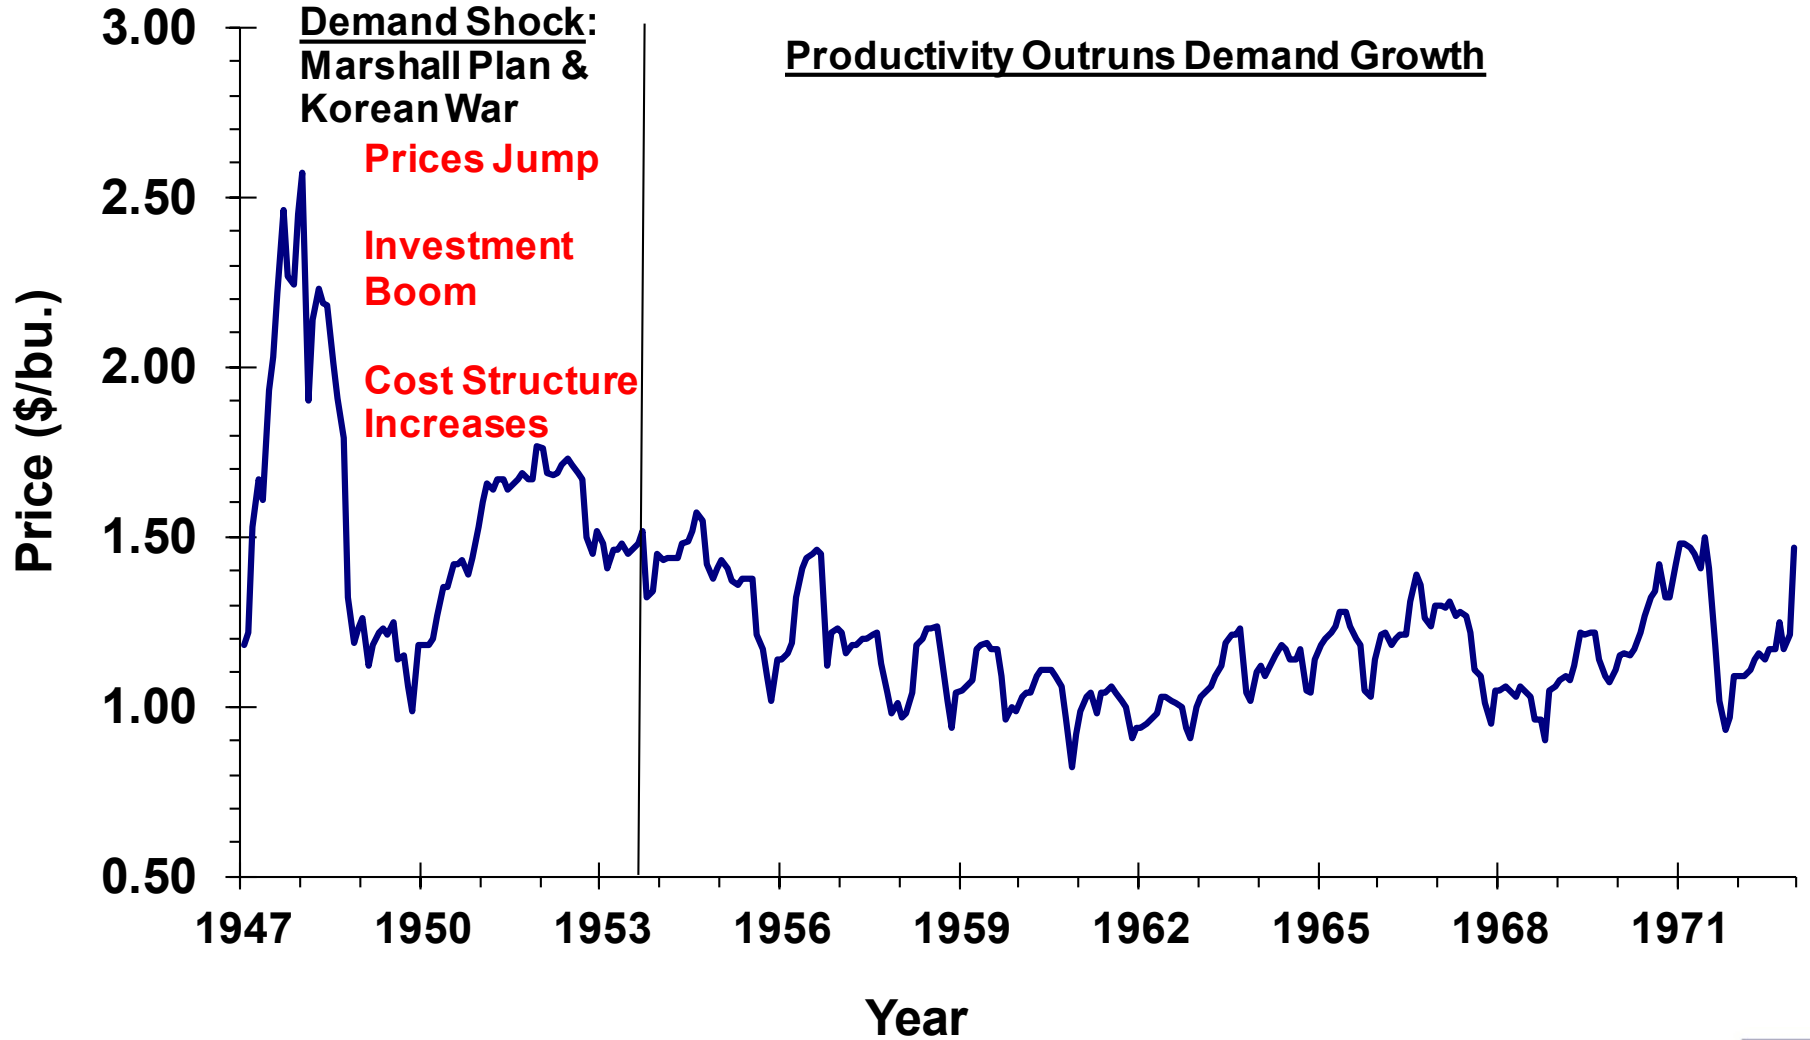

Era #1: Monthly Farm Price of Corn in Illinois, January 1947 - December 1972

Source: NASS/USDA