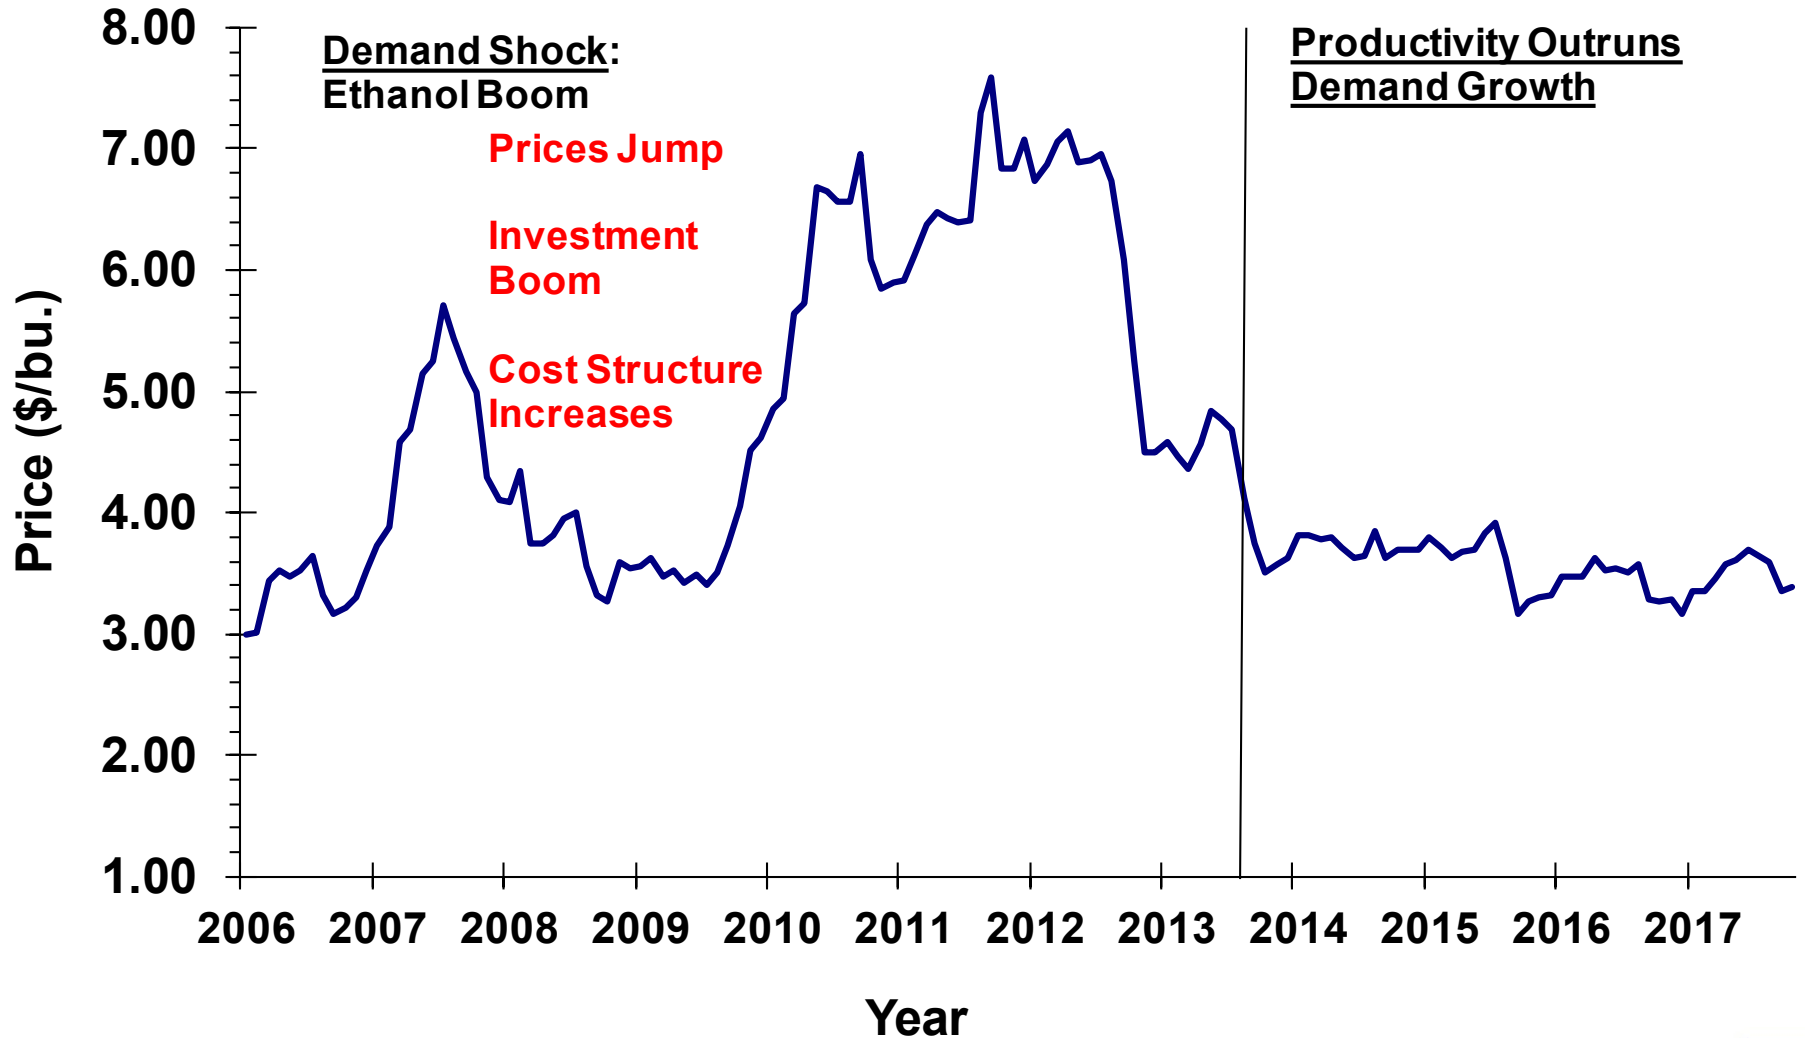

Era #3: Monthly Farm Price of Corn in Illinois, December 2006 - September 2018

Source: NASS/USDA