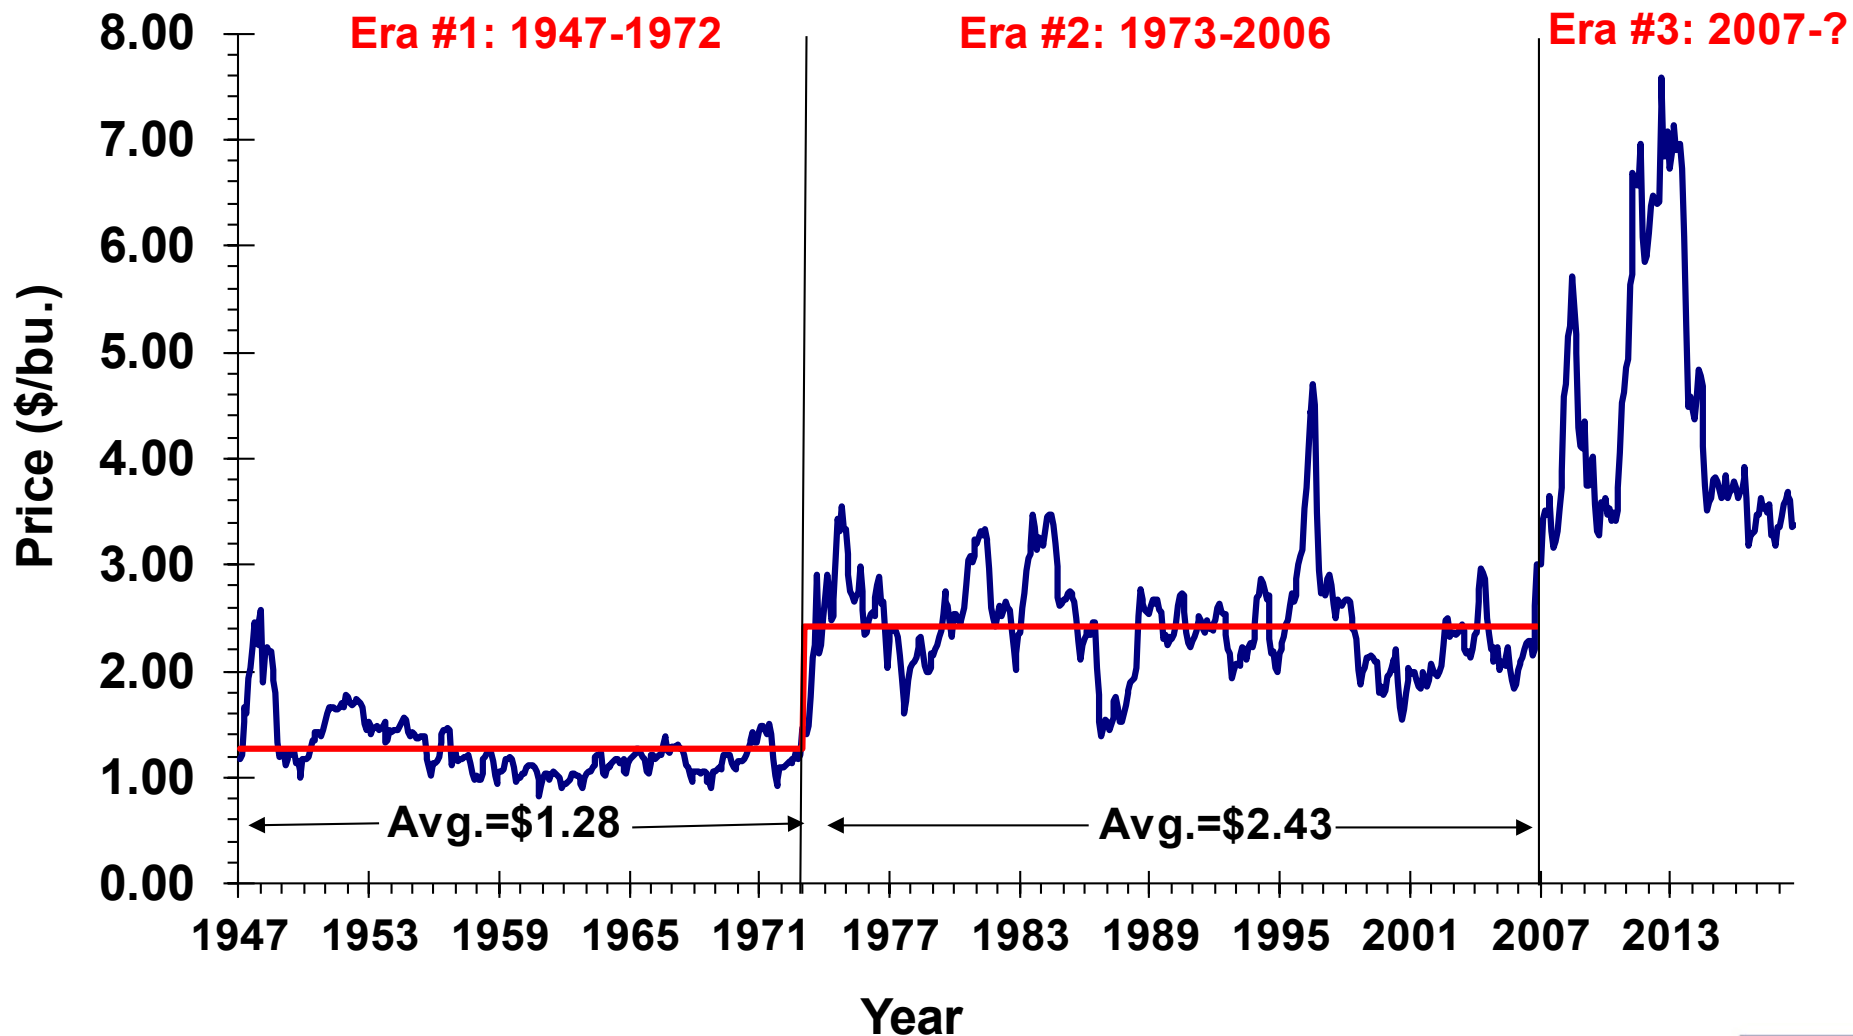

The New, New Era in Grain Prices?

Scott Irwin

Monthly Farm Price of Corn in Illinois, January 1947 - September 2018

Source: NASS/USDA

Monthly Farm Price of Corn in Illinois, January 1947 - September 2018 and Projected Future Average