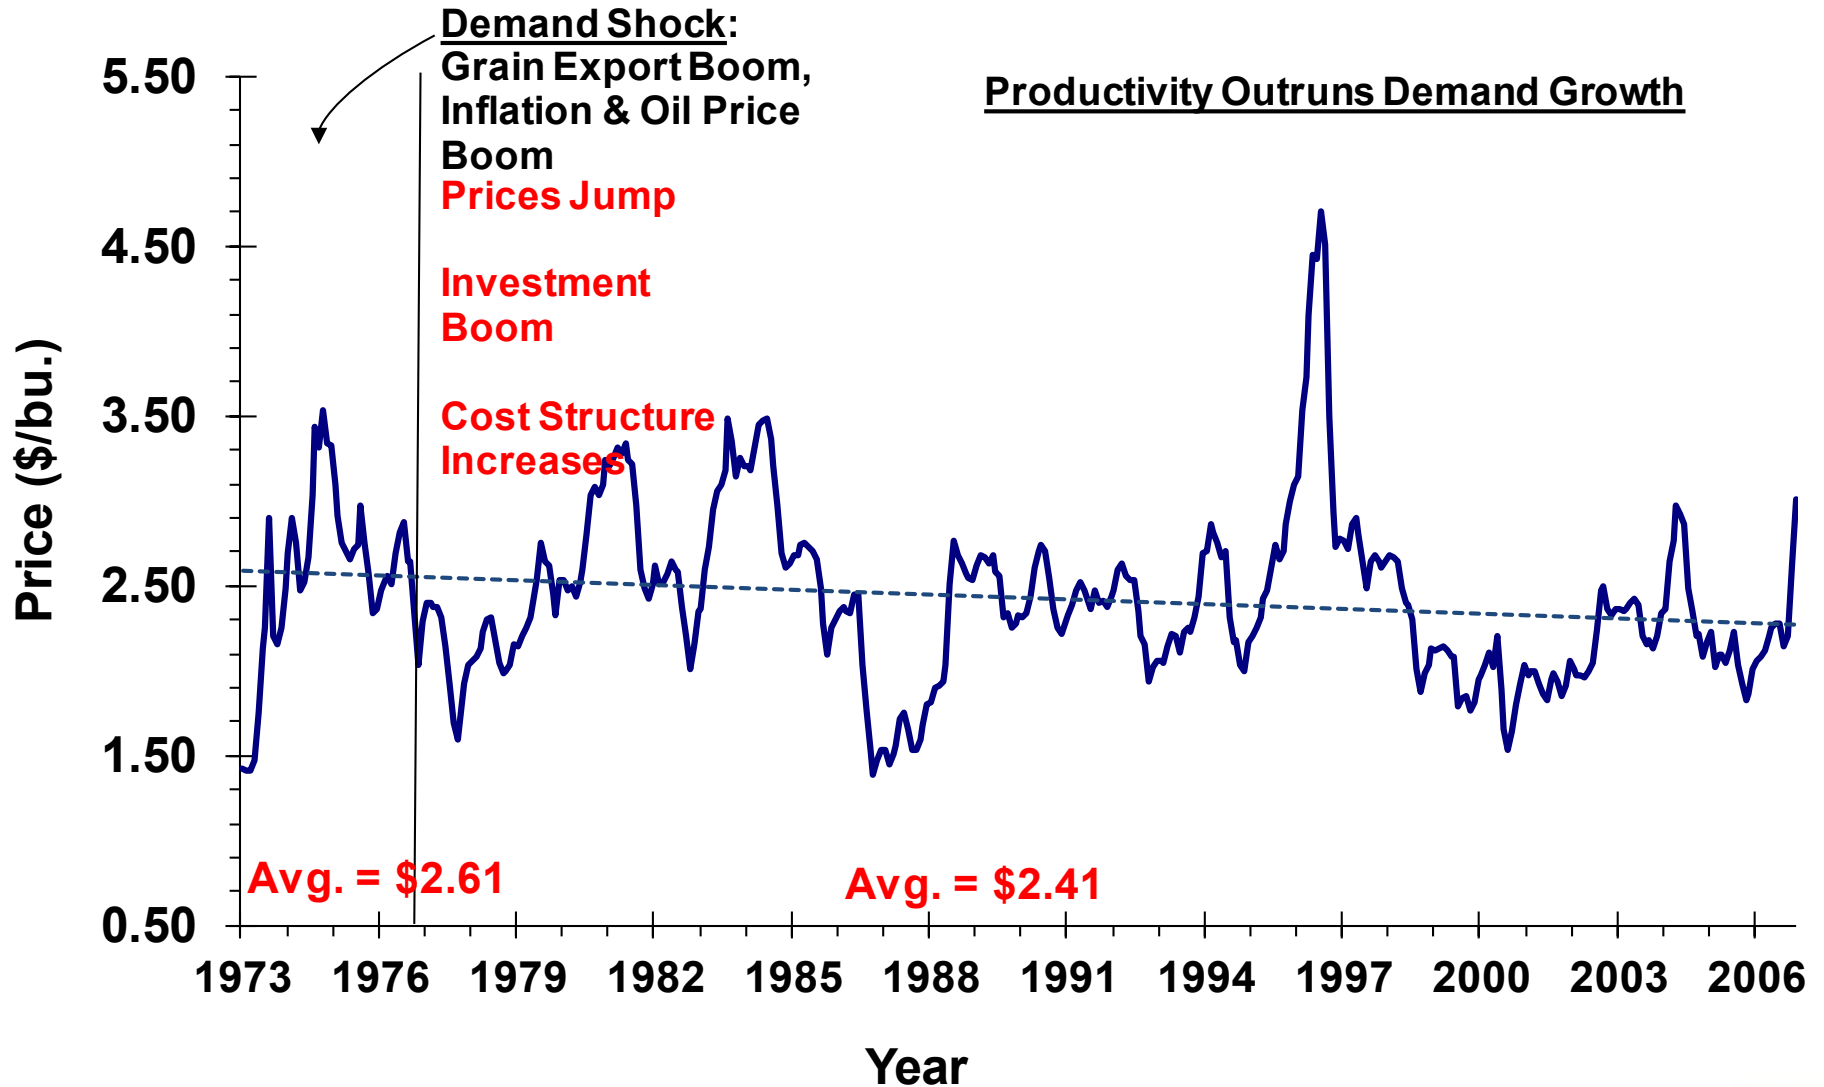

Era #1: Monthly Farm Price of Corn in Illinois, January 1947 - December 1972

Source: NASS/USDA

Era #2: Monthly Farm Price of Corn in Illinois, January 1973 - November 2006

Source: NASS/USDA

Era #2: Monthly Farm Price of Corn in Illinois, January 1973 - November 2006