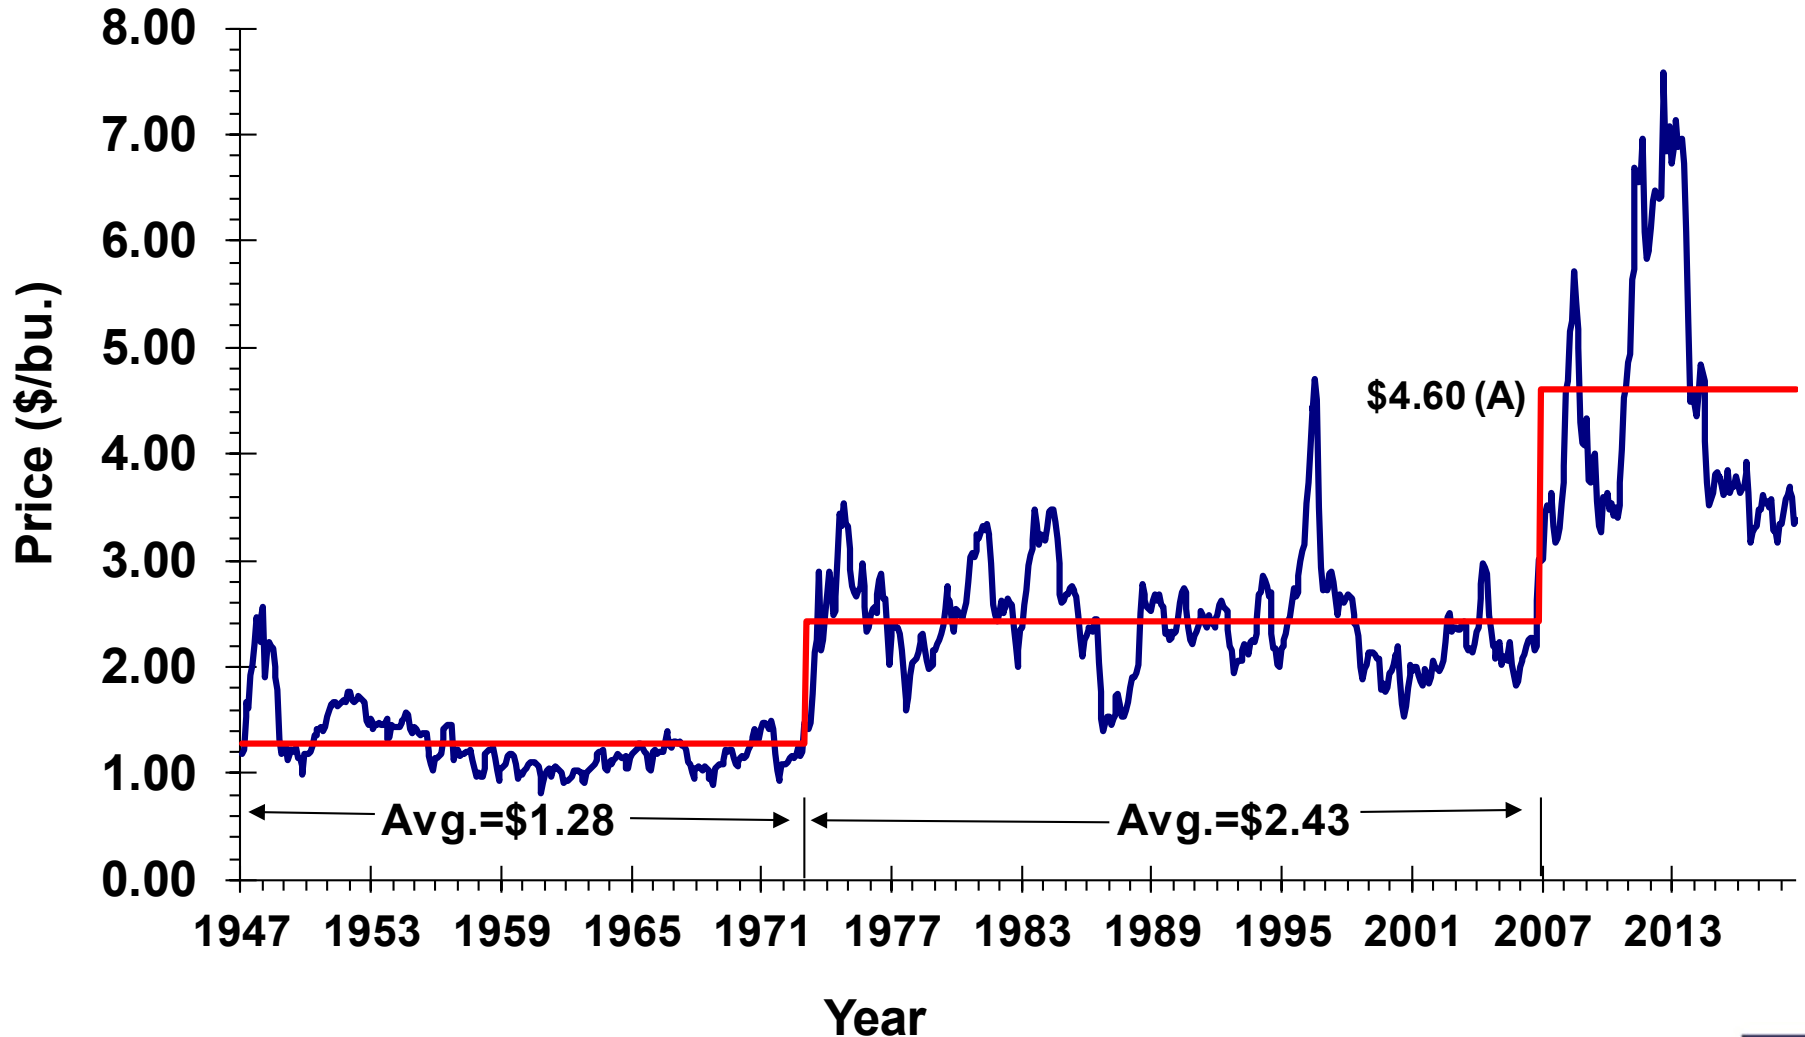

The New, New Era in Grain Prices?

Scott Irwin

Monthly Farm Price of Corn in Illinois, January 1947 - September 2018

Source: NASS/USDA

Monthly Farm Price of Corn in Illinois, January 1947 - September 2018 and Projected Future Average