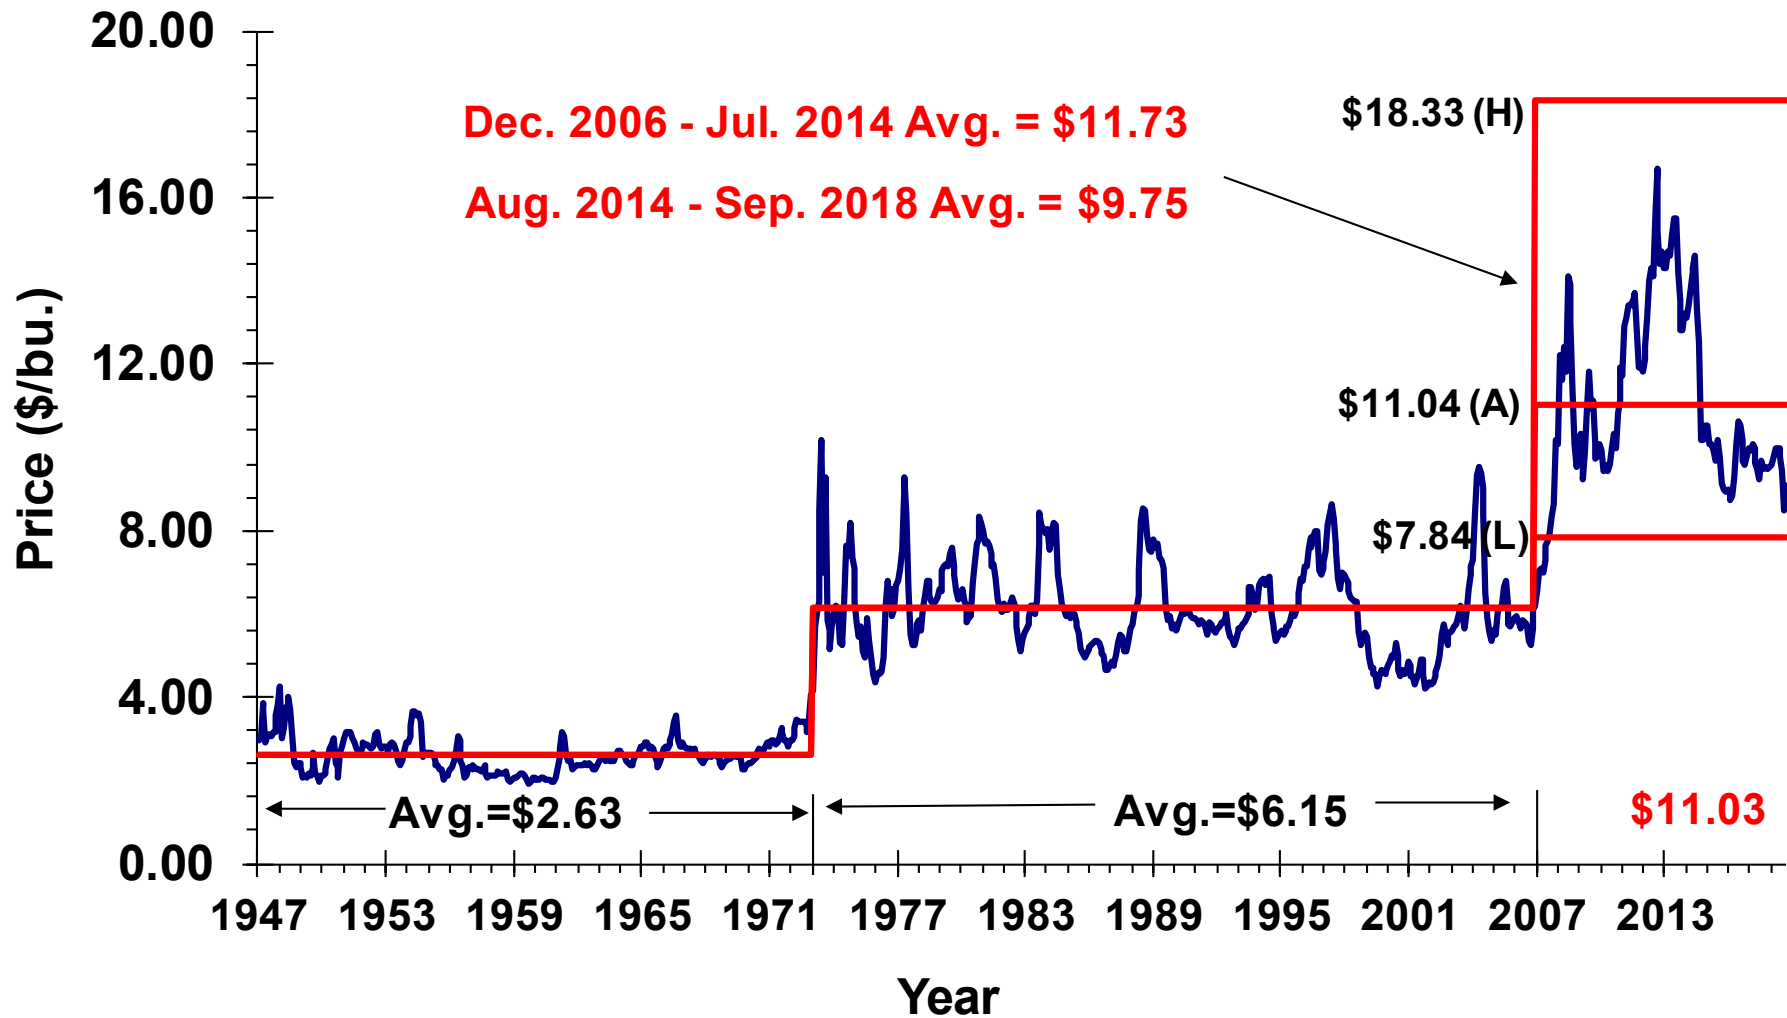

Source: NASS/USDA

*H: High, A: Average, L: Low

Monthly Farm Price of Corn in Illinois, January 1947 - September 2018 and Projected Future Range

Source: NASS/USDA

Monthly Farm Price of Soybeans in Illinois, January 1947 - September 2018 and Projected Future Range

Source: NASS/USDA

*H: High, A: Average, L: Low

Era #1: Monthly Farm Price of Corn in Illinois, January 1947 - December 1972

Source: NASS/USDA

Era #1: Monthly Farm Price of Corn in Illinois, January 1947 - December 1972