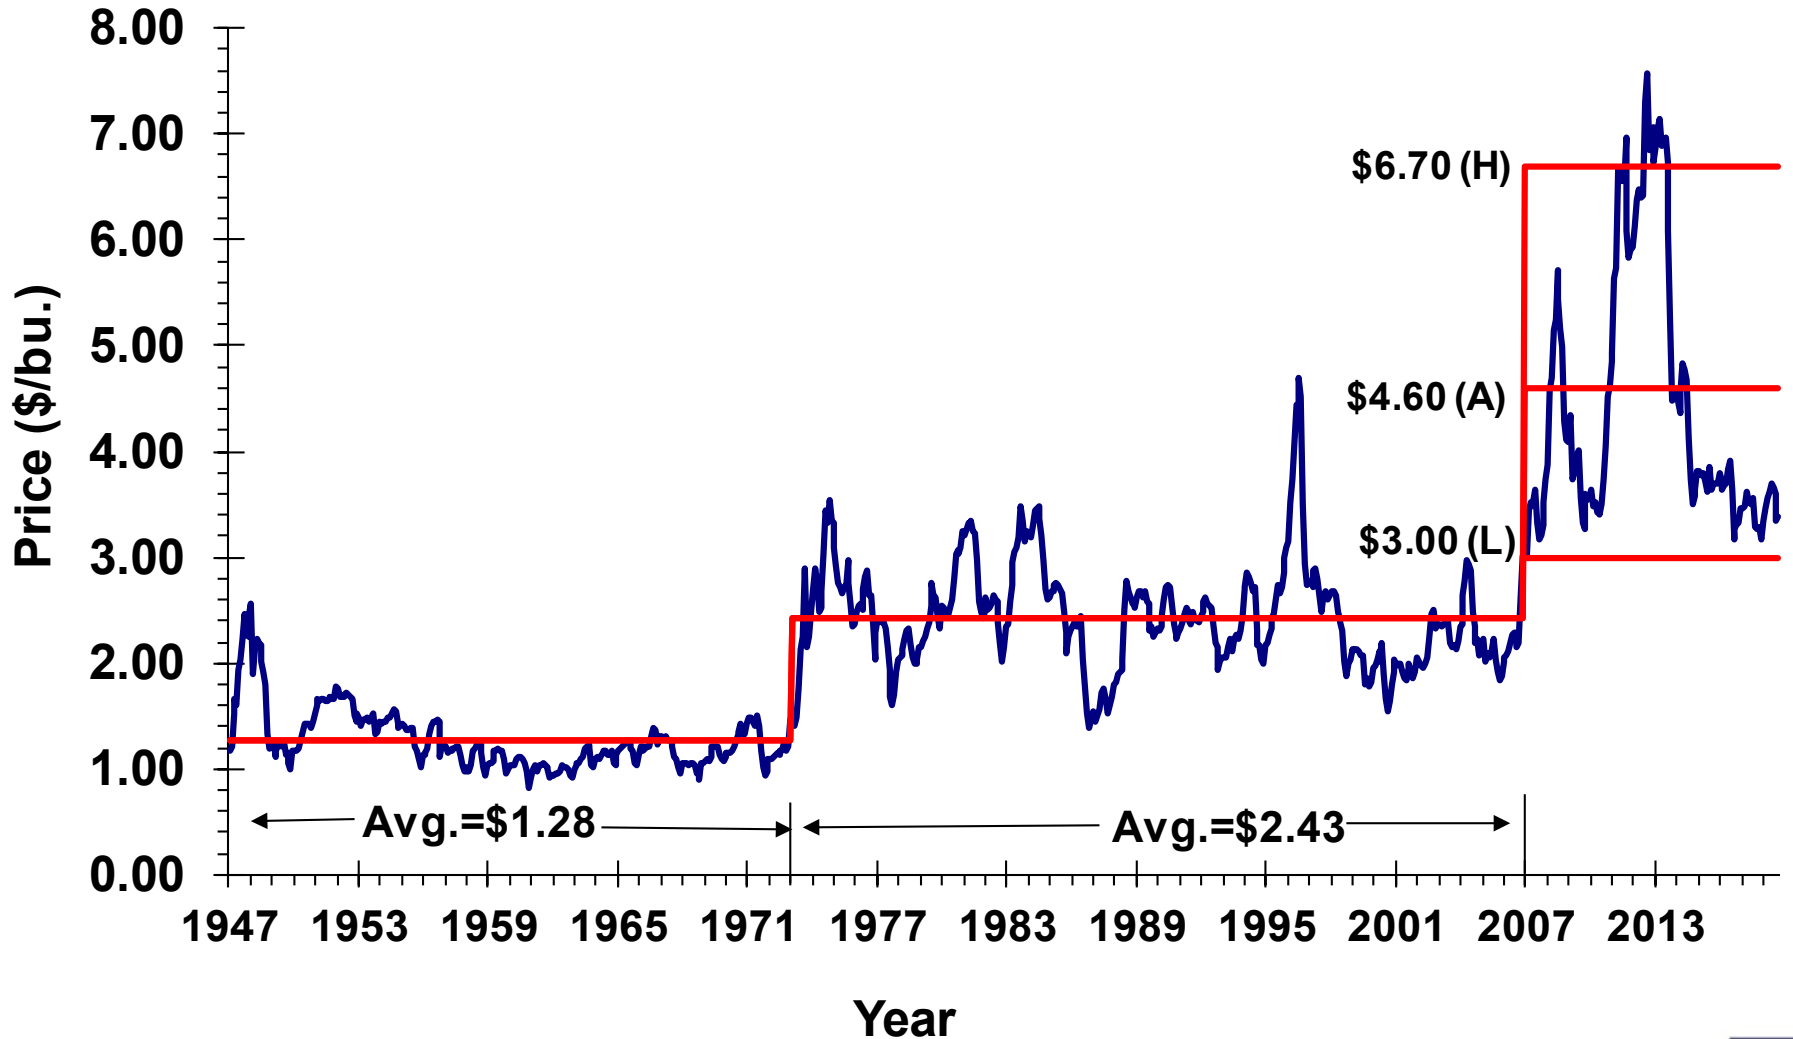

Monthly Farm Price of Corn in Illinois, January 1947 - September 2018 and Projected Future Range

Source: NASS/USDA